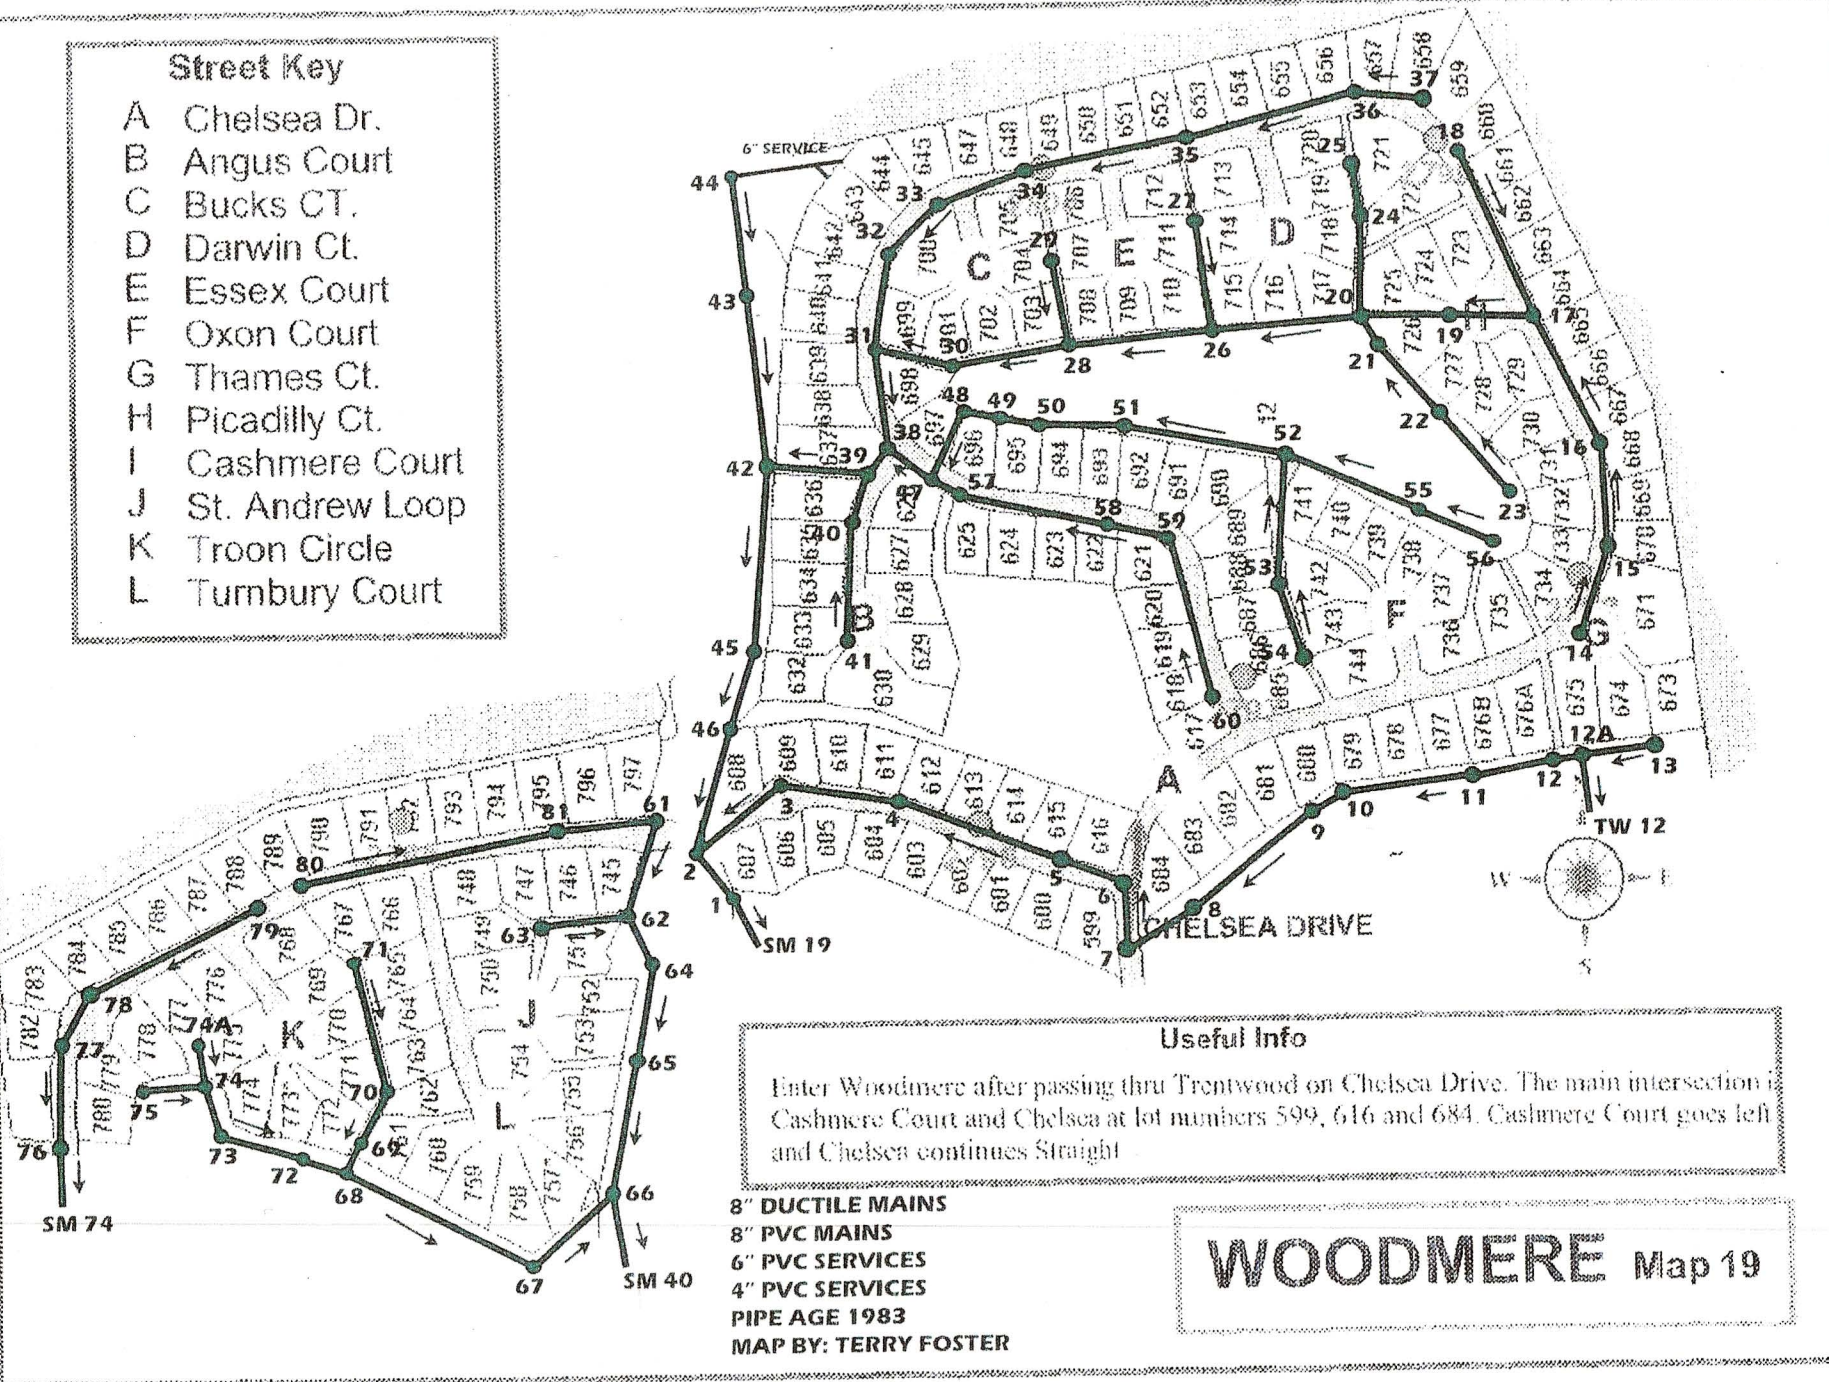

Street Key

- A Chelsea Dr.
- B Angus Court
- C Bucks CT.
- D Darwin Ct.
- E Essex Court
- F Oxon Court
- G Thames Ct.
- H Picadilly Ct.
- I Cashmere Court
- J St. Andrew Loop
- K Troon Circle
- L Turnbury Court

Useful Info

Enter Woodmere after passing thru Trentwood on Chelsea Drive. The main intersection is Cashmere Court and Chelsea at lot numbers 599, 616 and 684. Cashmere Court goes left and Chelsea continues straight

8" DUCTILE MAINS
 8" PVC MAINS
 6" PVC SERVICES
 4" PVC SERVICES
 PIPE AGE 1983
 MAP BY: TERRY FOSTER

WOODMERE Map 19